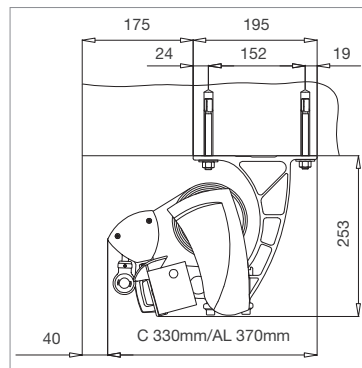

Model	CLASSIC	ALTO CLASSIC
Maximum width	8,000	6,000
Coupling systems	14,000	N/A
Maximum projection	4,000 (*4,500)	4,000
Maximum projection with W	4,000	3,000
Installation angle	5-45°	0-40°
Frame colours	150 + colours	150 + colours
Standard operation	Motor	Motor

(Hand crank possible on small sizes) (*4,500 projection from 5-6.5m wide)

Face fix (dimensions in mm)

Top fix (dimensions in mm)

Optional Rain Pelmet (dimensions in mm)

C= Classic model / AL=Alto Classic model