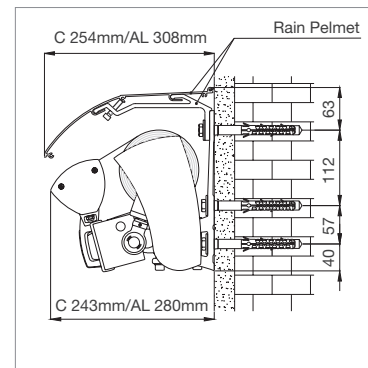

(Hand crank possible on small sizes) (*4,500 projection from 5-6.5m wide)

Face fix (dimensions in mm)

Top fix (dimensions in mm)

Optional Rain Pelmet (dimensions in mm)

C= Classic model / AL=Alto Classic model