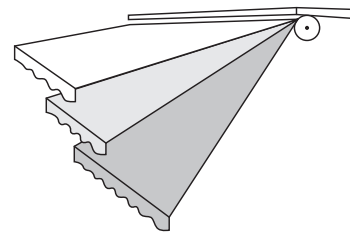

FLEXIBLE TILT CONTROL (Classic only)

Optional F.T.C. (Flexible Tilt Control) function enables the user to have adjustable pitch control over the angle of the awning on systems up to 6.5 x 3m (6.5x2.5m with V). Operated by a manual gear and hand crank the angle can be adjusted from 0-80 degrees and offers the option to change the angle with the change of seasons or as required.