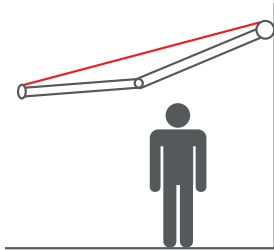

The HELIOSHADE® Classic series offers an intelligent sun control solution for all applications. Whether it be for a large terrace area or a small balcony this range of awnings can offer the answer. The unique pitch plus retractable bar of the HELIOSHADE® ALTO CLASSIC offers increase fabric tension to avoid sagging and increased head clearance for that open and airy feeling or to extend over opening doors.

The optional variovalance is a vertically adjustable valance which can be extended to 1,600mm offering additional privacy and protection from the sun's glare.

CLASSIC