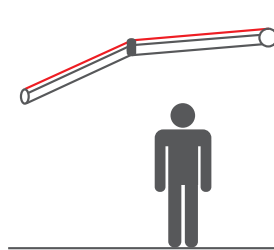

ALTO CLASSIC