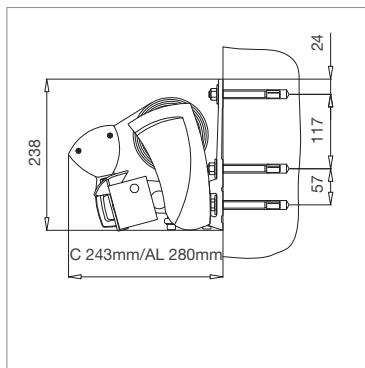

Model	CLASSIC	ALTO CLASSIC
Maximum width	8,000	6,000
Coupling systems	14,000	N/A
Maximum projection	4,000 (*4,500)	4,000
Maximum projection with W	4,000	3,000
Installation angle	5-45°	0-40°
Frame colours	150 + colours	150 + colours
Standard operation	Motor	Motor

(Hand crank possible on small sizes) (*4,500 projection from 5-6.5m wide)

Face fix (dimensions in mm)

Top fix (dimensions in mm)

Optional Rain Pelmet (dimensions in mm)

C= Classic model / AL=Alto Classic model