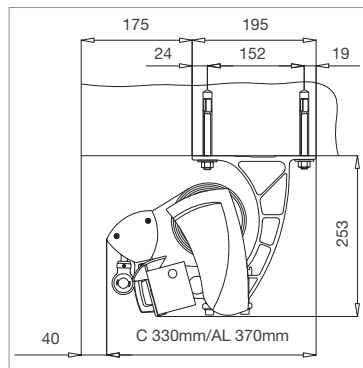

Model	CLASSIC	ALTO CLASSIC
Maximum width	8,000	6,000
Coupling systems	14,000	N/A
Maximum projection	4,000 (*4,500)	4,000
Maximum projection with W	4,000	3,000
Installation angle	5-45°	0-40°
Frame colours	150 + colours	150 + colours
Standard operation	Motor	Motor

(Hand crank possible on small sizes) (\*4,500 projection from 5-6.5m wide)

Face fix (dimensions in mm)

Top fix (dimensions in mm)

Optional Rain Pelmet (dimensions in mm)

C= Classic model / AL=Alto Classic model