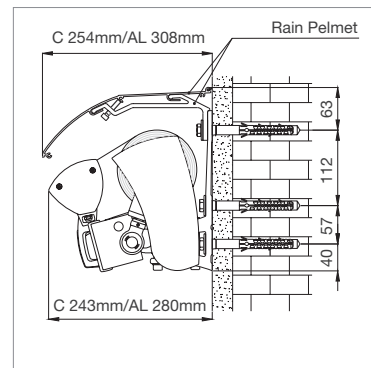

(Hand crank possible on small sizes) (\*4,500 projection from 5-6.5m wide)

Face fix (dimensions in mm)

Top fix (dimensions in mm)

Optional Rain Pelmet (dimensions in mm)

C= Classic model / AL=Alto Classic model