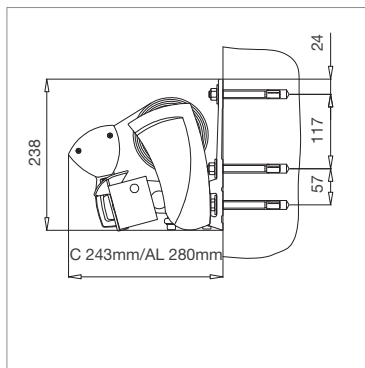

Model	CLASSIC	ALTO CLASSIC
Maximum width	8,000	6,000
Coupling systems	14,000	N/A
Maximum projection	4,000 (*4,500)	4,000
Maximum projection with W	4,000	3,000
Installation angle	5-45°	0-40°
Frame colours	150 + colours	150 + colours
Standard operation	Motor	Motor

(Hand crank possible on small sizes) (\*4,500 projection from 5-6.5m wide)

Face fix (dimensions in mm)

Top fix (dimensions in mm)

Optional Rain Pelmet (dimensions in mm)

C= Classic model / AL=Alto Classic model