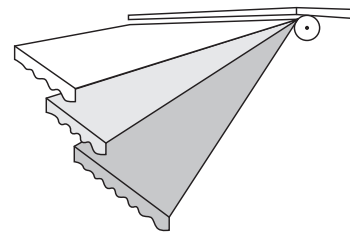

## FLEXIBLE TILT CONTROL (Classic only)

Optional F.T.C. (Flexible Tilt Control) function enables the user to have adjustable pitch control over the angle of the awning on systems up to 6.5 x 3m (6.5x2.5m with V). Operated by a manual gear and hand crank the angle can be adjusted from 0-80 degrees and offers the option to change the angle with the change of seasons or as required.